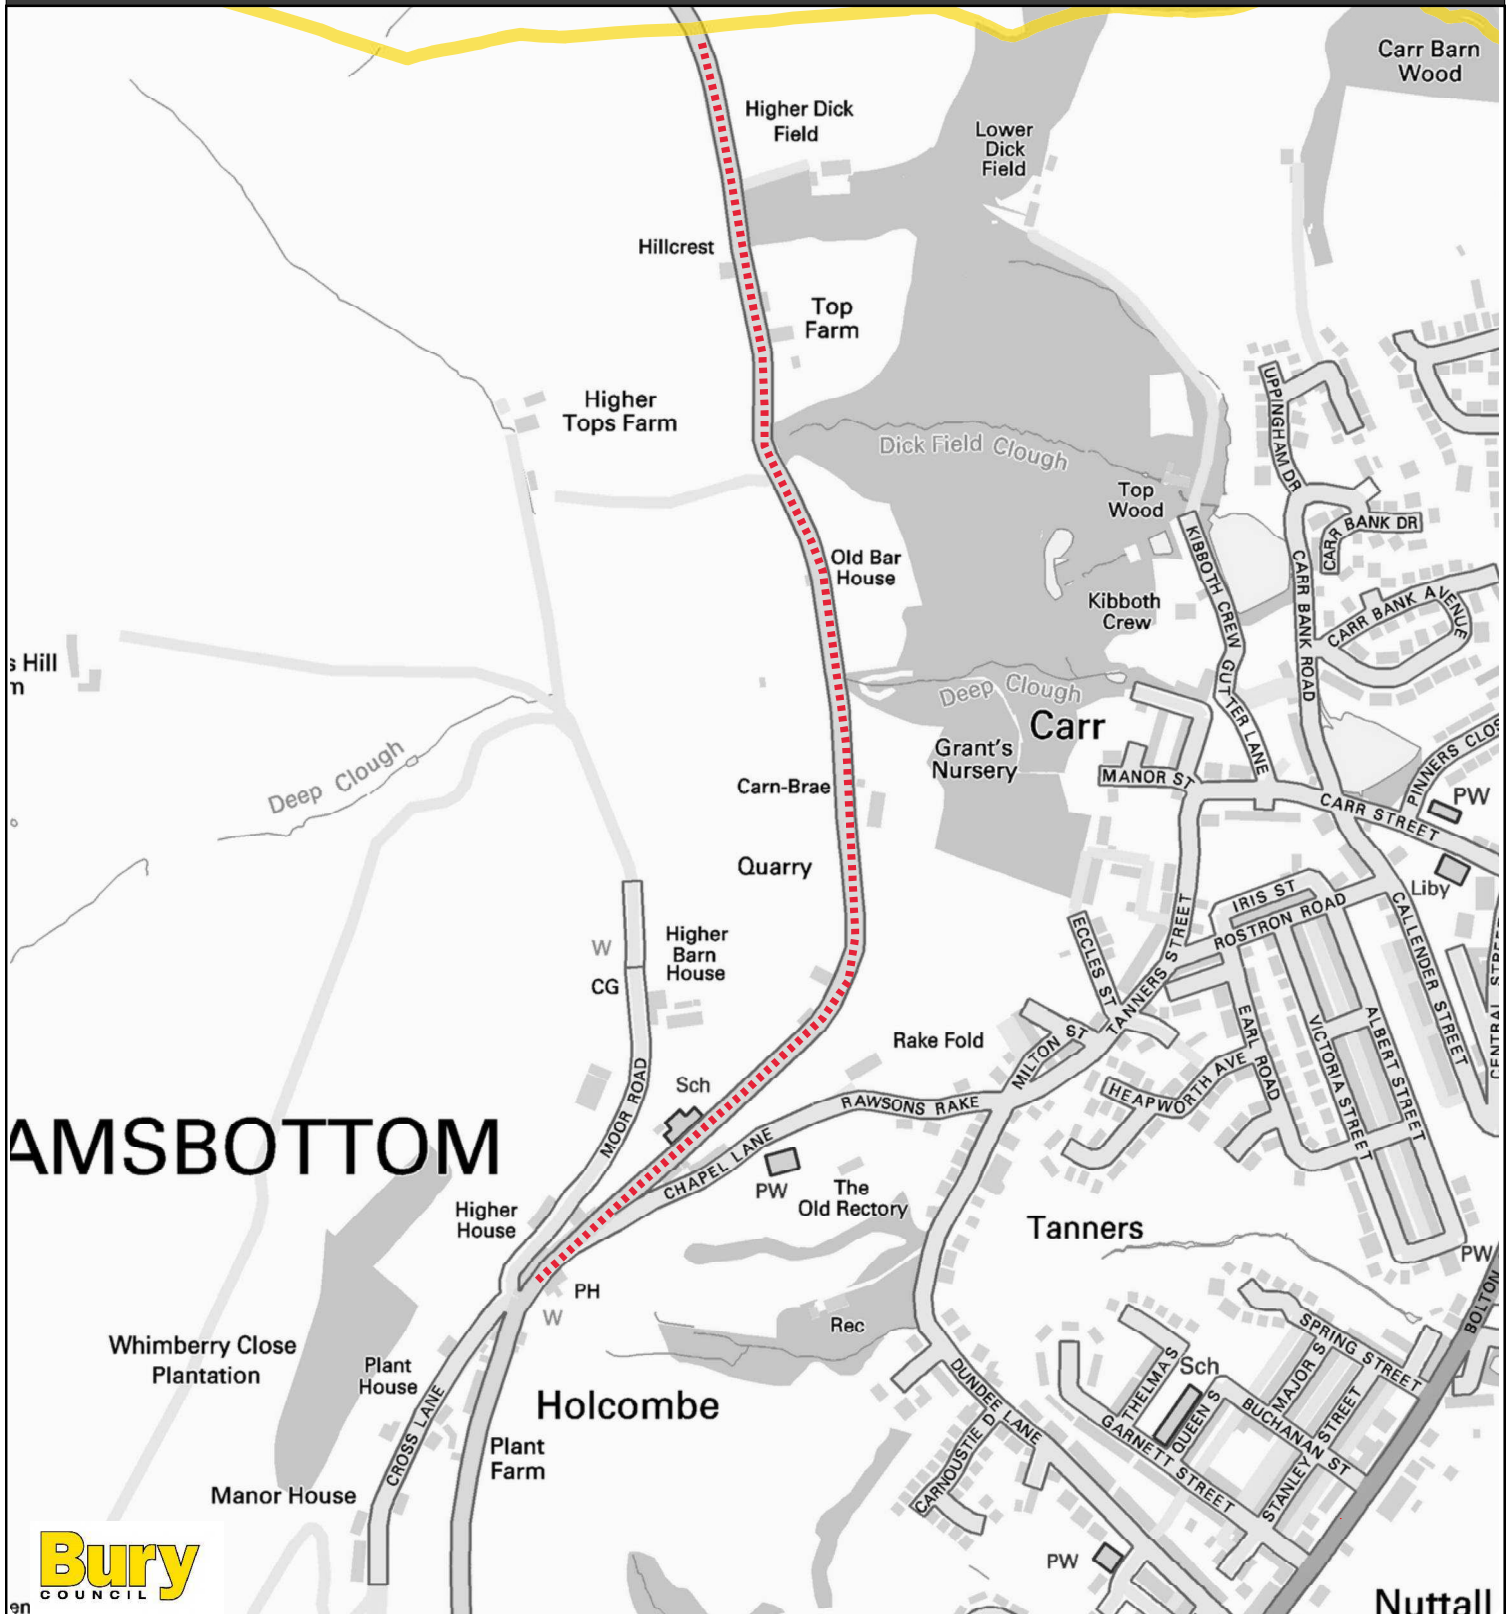

Temporary Restrictions - Holcombe Hill Area (Easter 2020)

cont'd

AMS BOTTOM

Production Date: 09 Apr 2020

Scale 6500 when printed at A4

© Bury Council 2020 WML Update 18-07-2017 © Crown Copyright and Database Rights 2020. OS 100023063.

Notes - - - - - Temporary No Waiting at Any time (both sides)